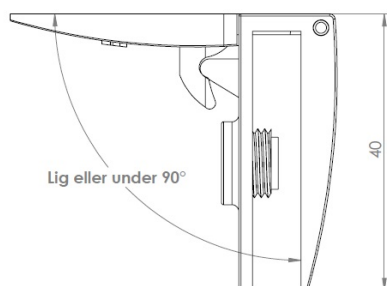

PRODUCT SHEET

Description:

Glass Door Hinge "Badge" Centre, CPL, Right Hand, F/Inset Doors, F/Glass Thickness 4-5mm, 1 ABS Screw w/PVC Tip & 1 ABS, Screw W/Hard $\varnothing 5 \times 3,5$ mm Extension. Catch Made of ABS Plastic

Item number:

15.06.220-0

Units	Box	Carton	HS Code	Barcode
Pcs.	12	240	8302100090	
				5704866054676

SISO A/S

Mileparken 11
DK-2740 Skovlunde
Denmark
VAT: DK 24786013

Phone +45 45 830 900

www.siso.dk
siso@siso.dk

Danske Bank
Nytorv Branch
Copenhagen
SWIFT: DABADKKK

Account no.
4180 3112 112936
IBAN Account
DK7230003112112936