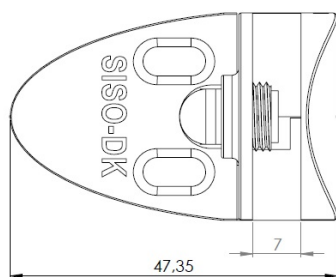

PRODUCT SHEET

Description:

Glass Door Hinge "Badge" Centre, CPL, Right Hand, F/Inset Doors, F/Glass Thickness 4-5mm, 1 ABS Screw w/PVC Tip & 1 ABS, Screw W/Hard $\varnothing 5 \times 3,5$ mm Extension. Catch Made of ABS Plastic

Item number:

15.06.220-0

Units	Box	Carton	HS Code	Barcode
Pcs.	12	240	8302100090	
				5704866054676

SISO A/S

Mileparken 11
DK-2740 Skovlunde
Denmark
VAT: DK 24786013

Phone +45 45 830 900

www.siso.dk
siso@siso.dk

Danske Bank
Nytorv Branch
Copenhagen
SWIFT: DABADKKK

Account no.
4180 3112 112936
IBAN Account
DK7230003112112936