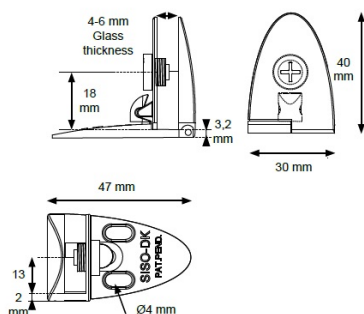

PRODUCT SHEET

Description:

Glass Door Hinge "Badge" Centre, CPL, Right Hand, F/Inset Doors, F/Glass Thickness 4-5mm, 1 ABS Screw w/PVC Tip & 1 ABS, Screw W/Hard $\varnothing 5 \times 3,5$ mm Extension. Catch Made of ABS Plastic

Item number:

15.06.220-0

Units	Box	Carton	HS Code	Barcode
Pcs.	12	240	8302100090	
				5704866054676

SISO A/S

Mileparken 11
DK-2740 Skovlunde
Denmark
VAT: DK 24786013

Phone +45 45 830 900

www.siso.dk
siso@siso.dk

Danske Bank
Nytorv Branch
Copenhagen
SWIFT: DABADKKK

Account no.
4180 3112 112936
IBAN Account
DK7230003112112936